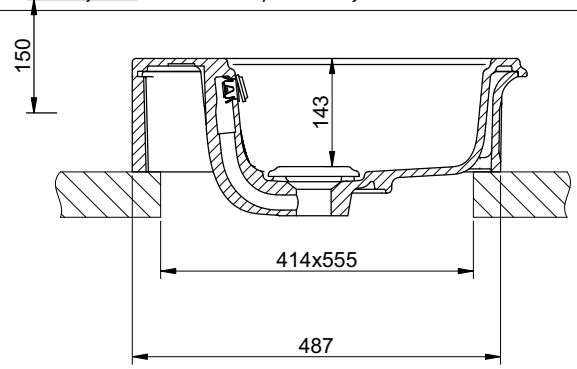

Le misure sono soggette alle tolleranze definite dalle relative norme di riferimento / Measures are subject to tolerances as provided by the relevant standards

GESSI

ELEGANZA 46816

LAVABO 1100X550X150 - VERNICIATO

Formato **A4**

Dis.: GPF4681600000G000

Gessi S.p.A. Parco Gessi, 13037 Serravalle Sesia (Vercelli) Italy Tel. 0039 0163 454111 Fax. 0039 0163 453150 www.gessi.com e-mail: gessi@gessi.it

This drawing by its legislation cannot be disclosed or reproduced without a written authorization released by GESSI S.p.A. - 2014 Copyright® GESSI S.p.A.