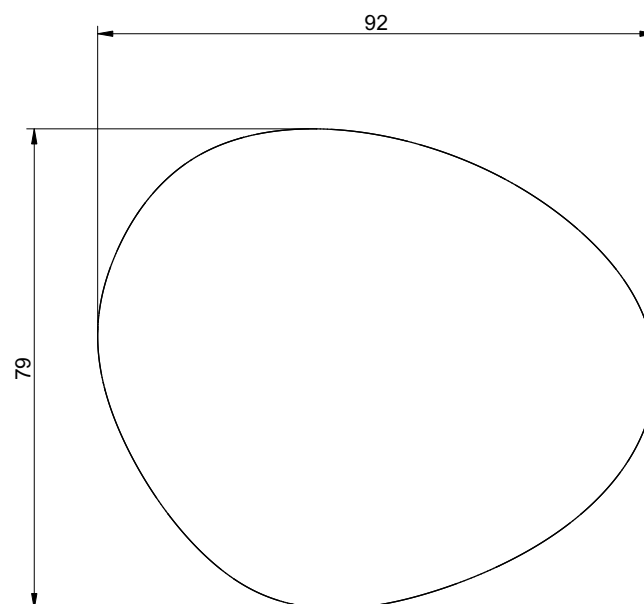

Dimensioni maniglia: Standard - Fashion stone - Legno

Handle dimensions: Standard - Fashion stone - Wood

Le quote riportate a disegno sono indicative e variano in base al materiale

The dimensions shown in the drawing are indicative and vary according to the material

	<b>EQUILIBRIO 52002</b> MANIGLIA STANTARD - FASHION STONE - RIVER STONE - LEGNO	Formato <b>A4</b>	
		Dis.: GPF5200200000G000	
Gessi S.p.A. Parco Gessi, 13037 Serravalle Sesia (Vercelli) Italy Tel. 0039 0163 454111 Fax. 0039 0163 453150 www.gessi.com e-mail: gessi@gessi.it			
<i>This drawing by its legislation cannot be disclosed or reproduced without a written authorization released by GESSI S.p.A. - 2016 Copyright® GESSI S.p.A.</i>			