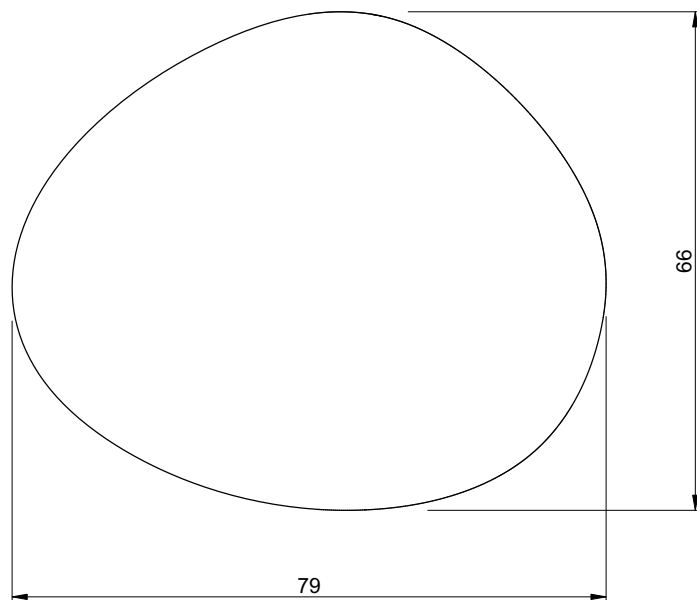

Le quote riportate a disegno sono indicative e variano in base al materiale

The dimensions shown in the drawing are indicative and vary according to the material

GESI	EQUILIBRIO 52012	Formato A4	
		Dis.: GPF5201200000G000	
Gessi S.p.A. Parco Gessi, 13037 Serravalle Sesia (Vercelli) Italy Tel.0039 0163 454111 Fax.0039 0163 453150 www.gessi.com e-mail:gessi@gessi.it			
<i>This drawing by its legislation cannot be disclosed or reproduced without a written authorization released by GESSI S.p.A. - 2016 Copyright® GESSI S.p.A.</i>			