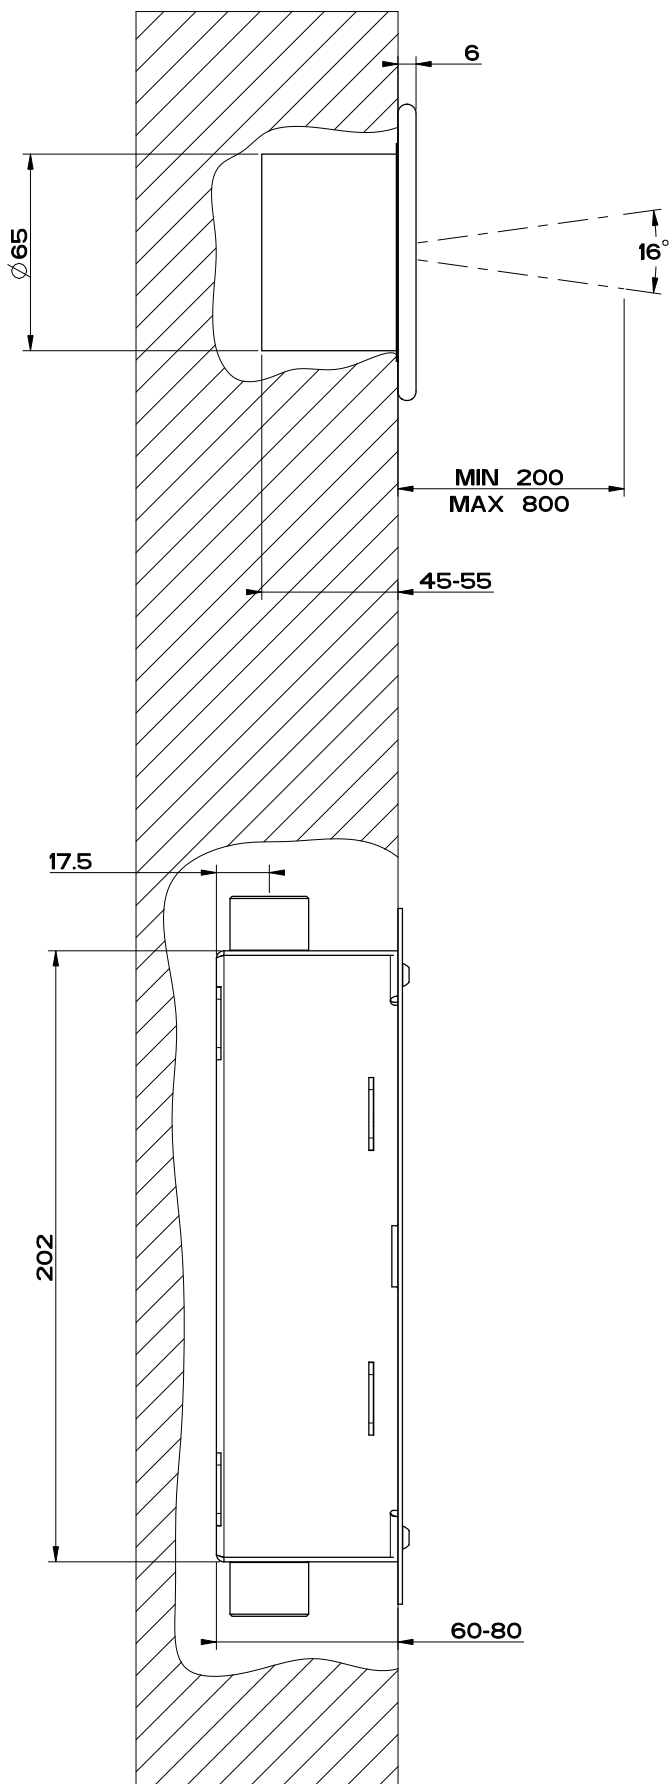

Ø98

L-1900

Matching with:

- 33699 Ceiling spout
- 33799 Ceiling spout, lenght on request
- 33711 Wall mounted spout. Projection 150 mm
- 33715 Wall mounted spout. Projection 200 mm
- 33719 Wall mounted spout. Projection 250 mm
- 33723 Wall mounted spout lenght on request

COMANDO REMOTO ELETTRONICO INCASSO CON BOX REGOLAZIONE TEMP / PORTATA

formato / size

A4

Rev.

0

codice cliente / client code