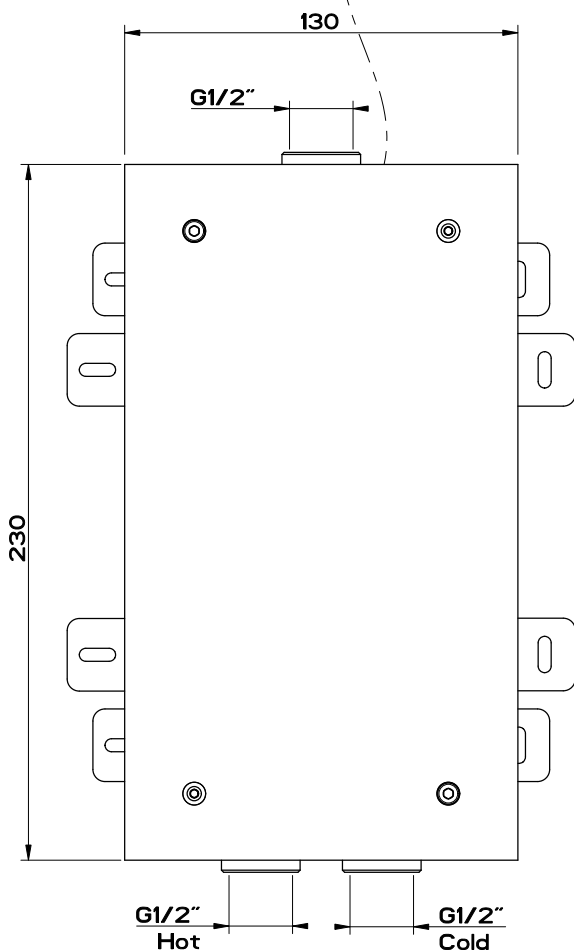

Ø98

L-1900

Matching with:

- 33699 Ceiling spout
- 33799 Ceiling spout, lenght on request
- 33711 Wall mounted spout. Projection 150 mm
- 33715 Wall mounted spout. Projection 200 mm
- 33719 Wall mounted spout. Projection 250 mm
- 33723 Wall mounted spout lenght on request

COMANDO REMOTO ELETTRONICO INCASSO CON BOX REGOLAZIONE TEMP / PORTATA

formato / size

A4

Rev.

0

codice cliente / client code