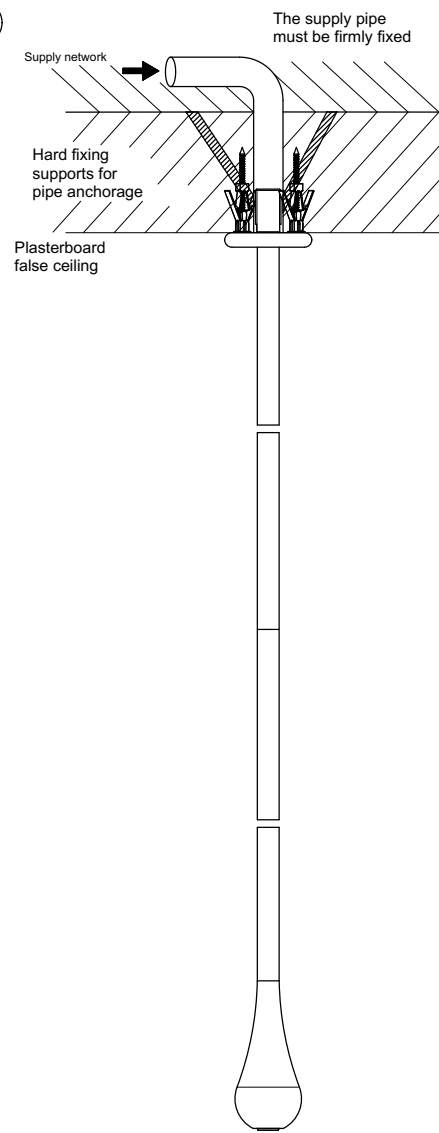

1

2

ATTENTION: In the second and third case hard fixing supports are not provided in the box but they need to be realized by the installer during the installation phase

3

GESSI

GOCCIA 33799

BOCCA DA SOFFITTO CON LUNGHEZZA PERSONALIZZABILE