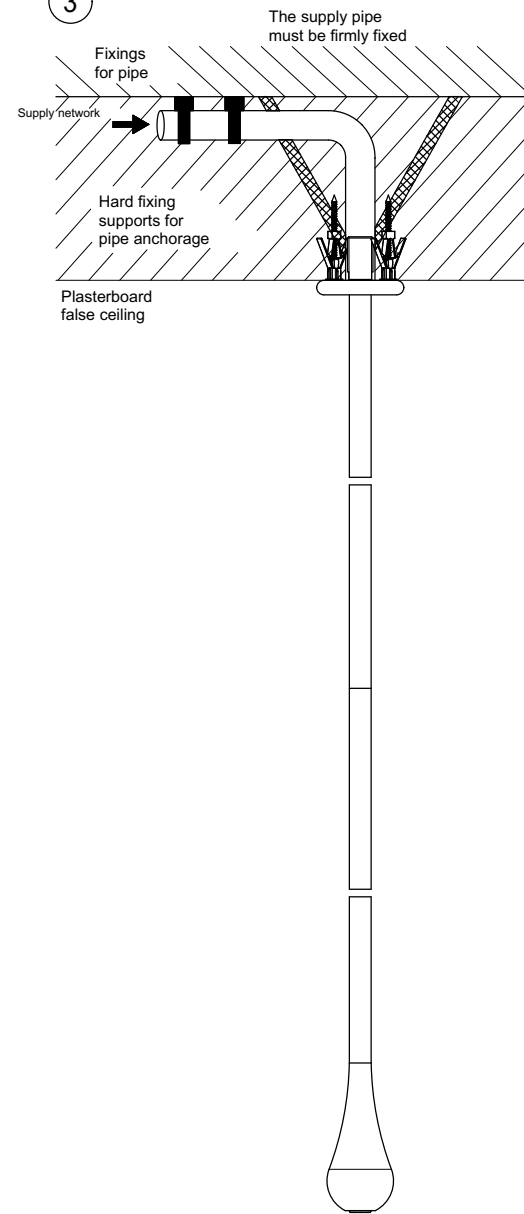

1

2

ATTENTION: In the second and third case hard fixing supports are not provided in the box but they need to be realized by the installer during the installation phase

3

GESSI

GOCCIA 33799

BOCCA DA SOFFITTO CON LUNGHEZZA PERSONALIZZABILE