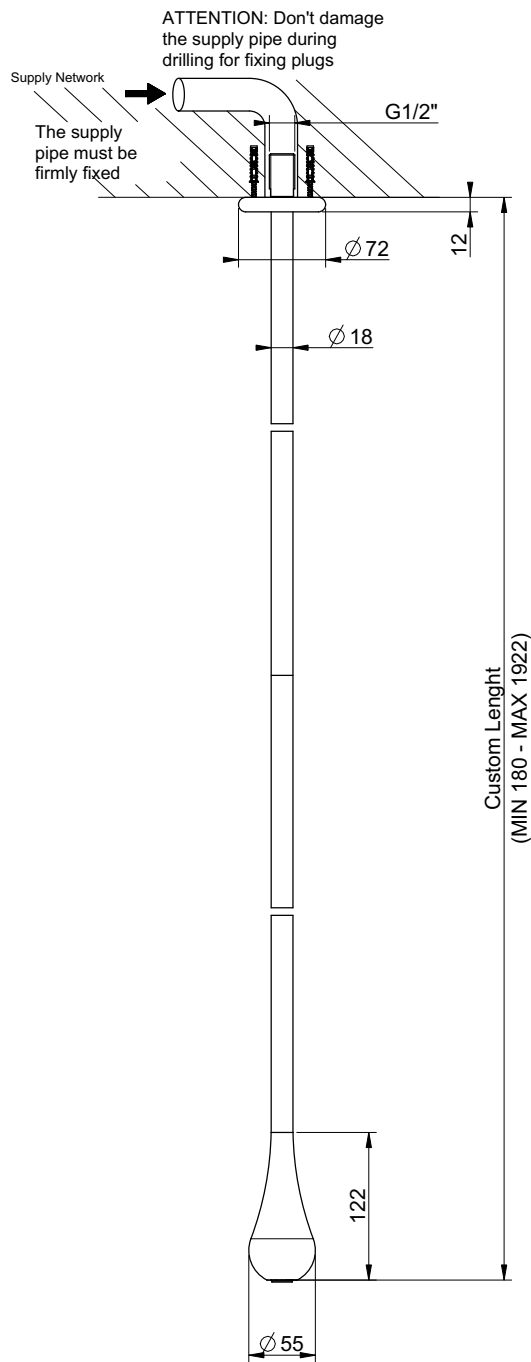

1

2

ATTENTION: In the second and third case hard fixing supports are not provided in the box but they need to be realized by the installer during the installation phase

3

GESSI

GOCCIA 33799

BOCCA DA SOFFITTO CON LUNGHEZZA PERSONALIZZABILE