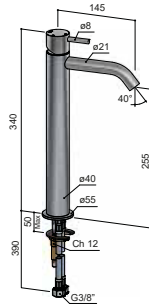

AR003

AR003M

AR003H

AR004

AR018

 MAX TIGHTENING TORQUE
10-12 Nm

AR005

MAX TIGHTENING
TORQUE
10-12 Nm

AR031

MAX TIGHTENING TORQUE
10-12 Nm

AR032

Ceramic cartridge for diverter

Ceramic cartridge for mixer

MAX TIGHTENING TORQUE

10-12 Nm

AR073