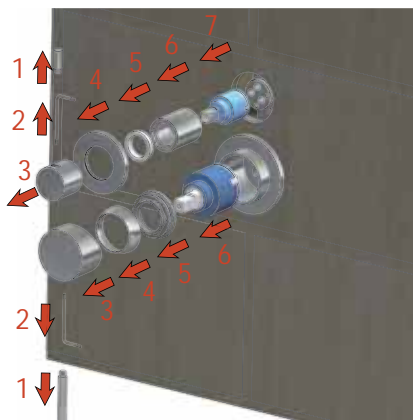

AR003

AR003M

AR003H

AR004

AR018

 MAX TIGHTENING TORQUE
10-12 Nm

AR005

MAX TIGHTENING
TORQUE
10-12 Nm

AR031

MAX TIGHTENING TORQUE
10-12 Nm

AR032

Ceramic cartridge for diverter

Ceramic cartridge for mixer

MAX TIGHTENING TORQUE

10-12 Nm

AR073