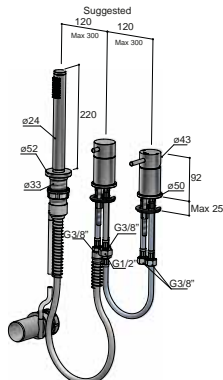

AR031

MAX TIGHTENING TORQUE
10-12 Nm

AR032

Ceramic cartridge for diverter

Ceramic cartridge for mixer

MAX TIGHTENING TORQUE

10-12 Nm

AR073

AR075

SLIDING RAILS

AR306

AR309

AR307

INSTALLATION

AR440

AR443