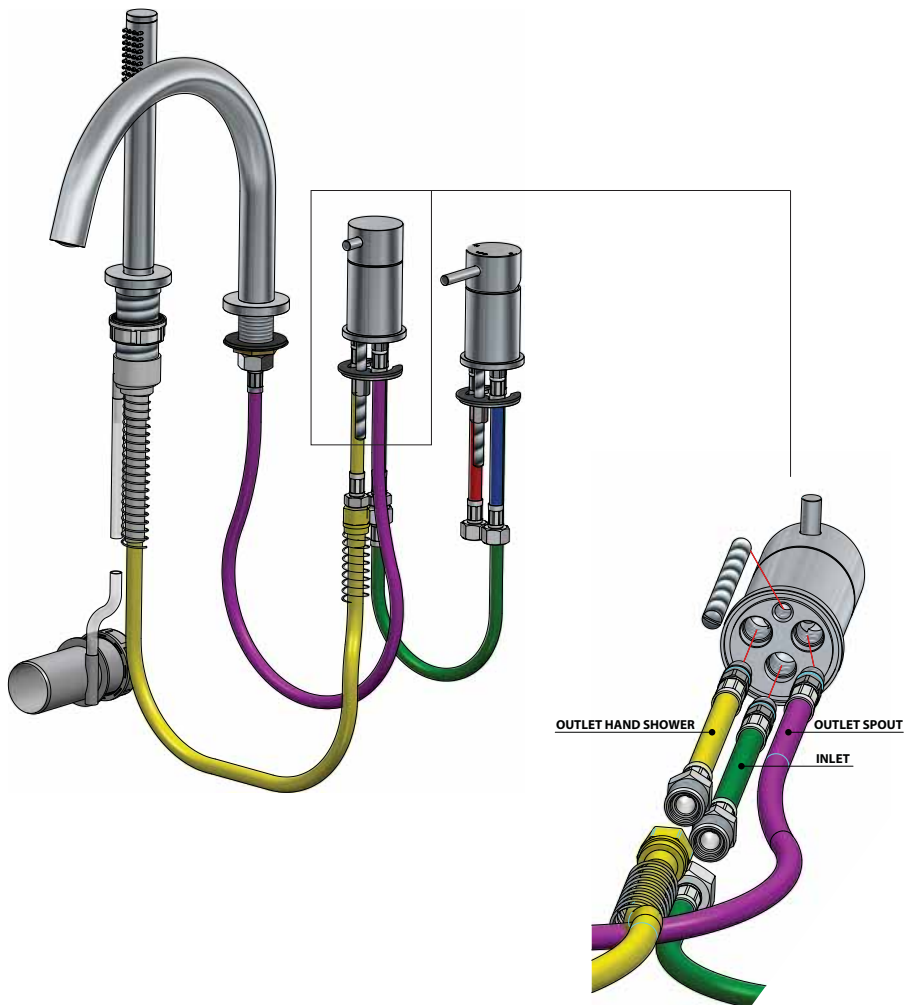

AR031

MAX TIGHTENING TORQUE
10-12 Nm

AR032

Ceramic cartridge for diverter

Ceramic cartridge for mixer

MAX TIGHTENING TORQUE

10-12 Nm

AR073

AR075

SLIDING RAILS

AR306

AR309

AR307

INSTALLATION

AR440

AR443