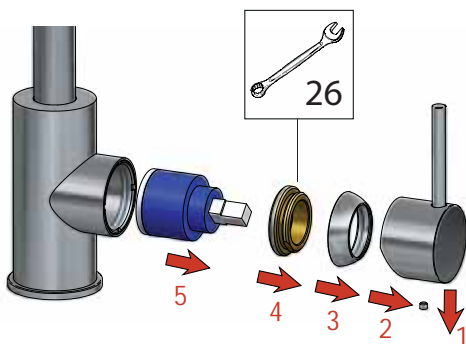

AR003

AR003M

AR003H

AR004

AR018

 MAX TIGHTENING TORQUE
10-12 Nm

AR005

MAX TIGHTENING
TORQUE
10-12 Nm

AR031

MAX TIGHTENING TORQUE
10-12 Nm

AR032

Ceramic cartridge for diverter

Ceramic cartridge for mixer

MAX TIGHTENING TORQUE

10-12 Nm

AR073