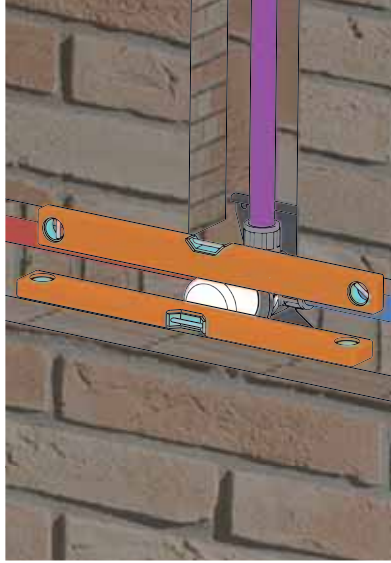

AR031

MAX TIGHTENING TORQUE
10-12 Nm

AR032

Ceramic cartridge for diverter

Ceramic cartridge for mixer

MAX TIGHTENING TORQUE

10-12 Nm

AR073