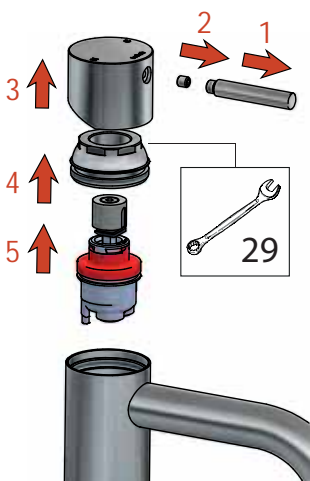

AR003

AR003M

AR003H

AR004

AR018

 MAX TIGHTENING TORQUE
10-12 Nm

AR005

MAX TIGHTENING
TORQUE
10-12 Nm

AR031

MAX TIGHTENING TORQUE
10-12 Nm

AR032

Ceramic cartridge for diverter

Ceramic cartridge for mixer

MAX TIGHTENING TORQUE

10-12 Nm

AR073