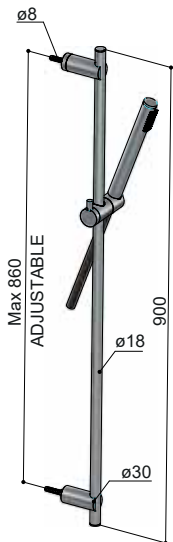

SLIDING RAILS

AR309

INSTALLATION