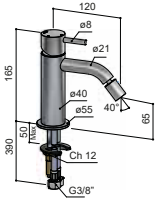

AR003

AR003M

AR003H

AR004

AR018

 MAX TIGHTENING TORQUE
10-12 Nm

AR005

MAX TIGHTENING
TORQUE
10-12 Nm

AR031

MAX TIGHTENING TORQUE
10-12 Nm

AR032

Ceramic cartridge for diverter

Ceramic cartridge for mixer

MAX TIGHTENING TORQUE

10-12 Nm

AR073