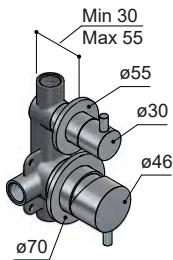

AR003

AR003M

AR003H

AR004

AR018

 MAX TIGHTENING TORQUE
10-12 Nm

AR005

MAX TIGHTENING
TORQUE
10-12 Nm

AR031

MAX TIGHTENING TORQUE
10-12 Nm

AR032

Ceramic cartridge for diverter

Ceramic cartridge for mixer

MAX TIGHTENING TORQUE

10-12 Nm

AR073