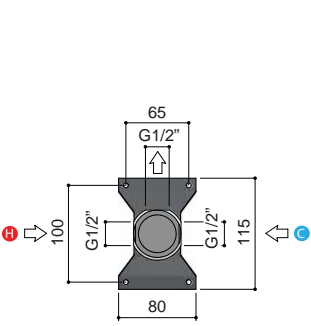

AR031

MAX TIGHTENING TORQUE
10-12 Nm

AR032

Ceramic cartridge for diverter

Ceramic cartridge for mixer

MAX TIGHTENING TORQUE

10-12 Nm

AR073