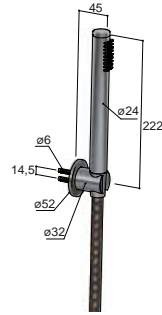

AR031

MAX TIGHTENING TORQUE
10-12 Nm

AR032

Ceramic cartridge for diverter

Ceramic cartridge for mixer

MAX TIGHTENING TORQUE

10-12 Nm

AR073

AR075

SLIDING RAILS

AR306

AR309

AR307

INSTALLATION

AR440

AR443