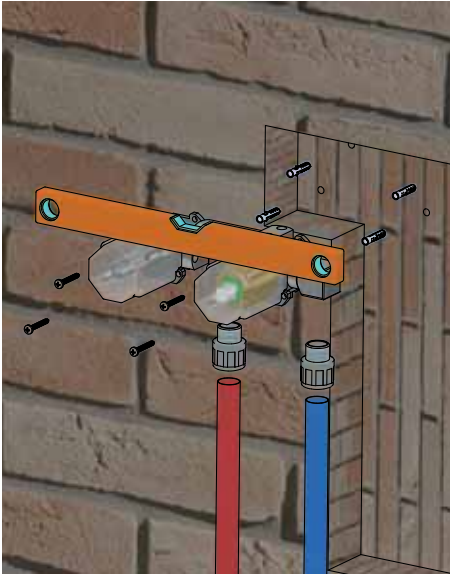

MAX TIGHTENING
TORQUE
10-12 Nm