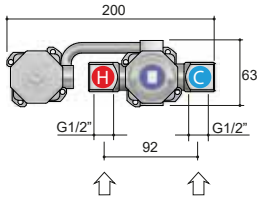

AR003

AR003M

AR003H

AR004

AR018

 MAX TIGHTENING TORQUE
10-12 Nm

AR005

MAX TIGHTENING
TORQUE
10-12 Nm

AR031

MAX TIGHTENING TORQUE
10-12 Nm

AR032

Ceramic cartridge for diverter

Ceramic cartridge for mixer

MAX TIGHTENING TORQUE

10-12 Nm

AR073