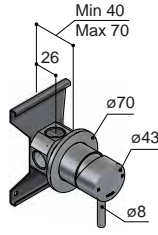

AR003

AR003M

AR003H

AR004

AR018

 MAX TIGHTENING TORQUE
10-12 Nm

AR005

MAX TIGHTENING
TORQUE
10-12 Nm

AR031

MAX TIGHTENING TORQUE
10-12 Nm

AR032

Ceramic cartridge for diverter

Ceramic cartridge for mixer

MAX TIGHTENING TORQUE

10-12 Nm

AR073