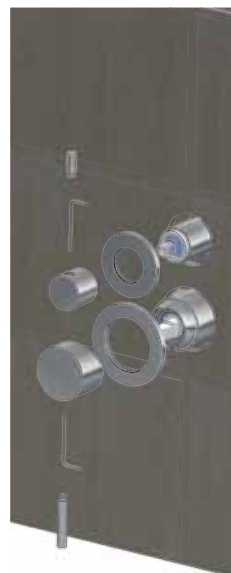

AR003

AR003M

AR003H

AR004

AR018

 MAX TIGHTENING TORQUE
10-12 Nm

AR005

MAX TIGHTENING
TORQUE
10-12 Nm

AR031

MAX TIGHTENING TORQUE
10-12 Nm

AR032

Ceramic cartridge for diverter

Ceramic cartridge for mixer

MAX TIGHTENING TORQUE

10-12 Nm

AR073