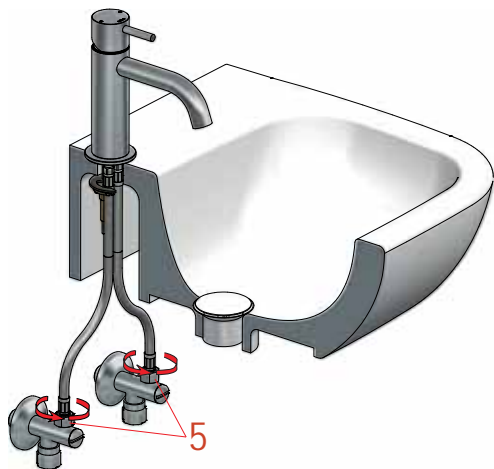

MAX TIGHTENING TORQUE
10-12 Nm