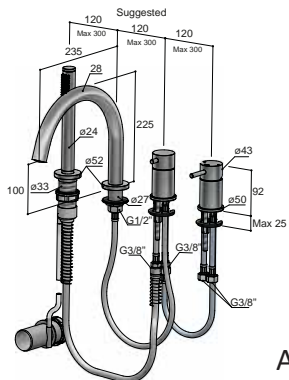

AR031

MAX TIGHTENING TORQUE
10-12 Nm

AR032

Ceramic cartridge for diverter

Ceramic cartridge for mixer

MAX TIGHTENING TORQUE

10-12 Nm

AR073

AR075

SLIDING RAILS

AR306

AR309

AR307

INSTALLATION

AR440

AR443