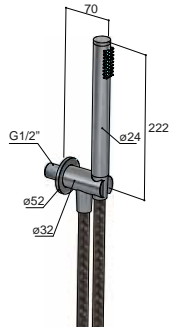

AR031

MAX TIGHTENING TORQUE
10-12 Nm

AR032

Ceramic cartridge for diverter

Ceramic cartridge for mixer

MAX TIGHTENING TORQUE

10-12 Nm

AR073

AR075

SLIDING RAILS

AR306

AR309

AR307

INSTALLATION

AR440

AR443

ARA01

ARA09

ARA11

ARA03

ARA04

ARA08

ARA06

ARA07