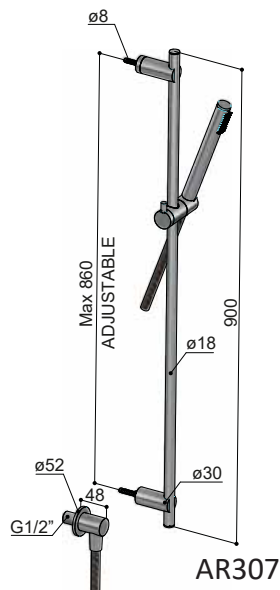

AR031

MAX TIGHTENING TORQUE
10-12 Nm

AR032

Ceramic cartridge for diverter

Ceramic cartridge for mixer

MAX TIGHTENING TORQUE

10-12 Nm

AR073

AR075

SLIDING RAILS

AR306

AR309

AR307

INSTALLATION

AR440

AR443