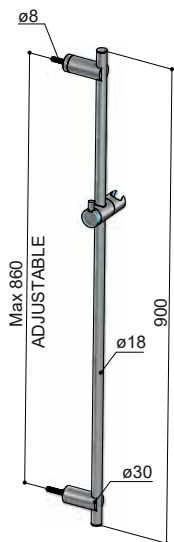

SLIDING RAILS

AR306