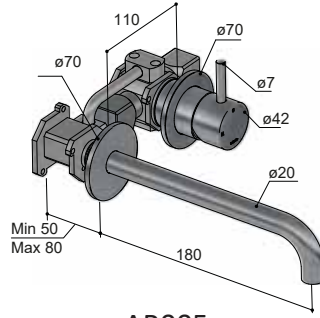

AR003

AR003M

AR003H

AR004

AR018

 MAX TIGHTENING TORQUE
10-12 Nm

AR005

MAX TIGHTENING
TORQUE
10-12 Nm

AR031

MAX TIGHTENING TORQUE
10-12 Nm

AR032

Ceramic cartridge for diverter

Ceramic cartridge for mixer

MAX TIGHTENING TORQUE

10-12 Nm

AR073