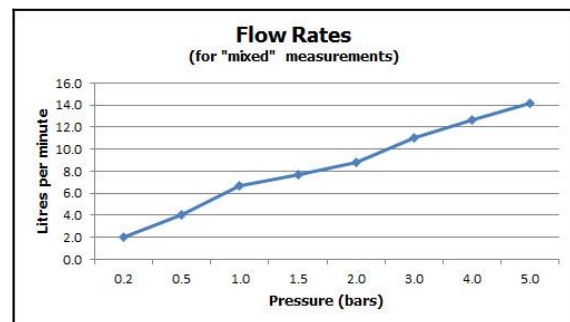

it's a personal experience
taps | showering | accessories

technical sheet
product code: ALT-100/SB-C/P

technical drawing:

description: progressive mono basin mixer
deck mounted
with directional aerator
smooth bodied
without clic-clac waste

finishes: chrome

 recommended flow regulator product code: FR-100/5-PLA

guarantee: 12 year guarantee

minimum operating pressure: 0.2 bar LP

flow rate at 3.0 bar flow pressure: 11 l/min

'mixed measurements' refers to equal hot and cold water supply
flow rate for unregulated flow unless flow regulator fitted as standard