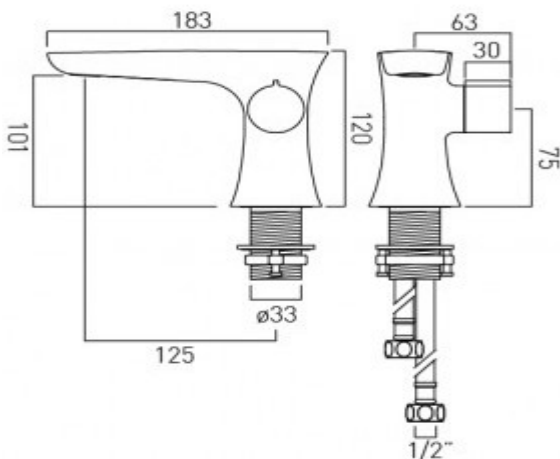

it's a personal experience
taps | showering | accessories

technical sheet
product code: ALT-100/SB-C/P

technical drawing:

description: progressive mono basin mixer
deck mounted
with directional aerator
smooth bodied
without clic-clac waste

finishes: chrome

 recommended flow regulator product code: FR-100/5-PLA

guarantee: 12 year guarantee

minimum operating pressure: 0.2 bar LP

flow rate at 3.0 bar flow pressure: 11 l/min

'mixed measurements' refers to equal hot and cold water supply
flow rate for unregulated flow unless flow regulator fitted as standard