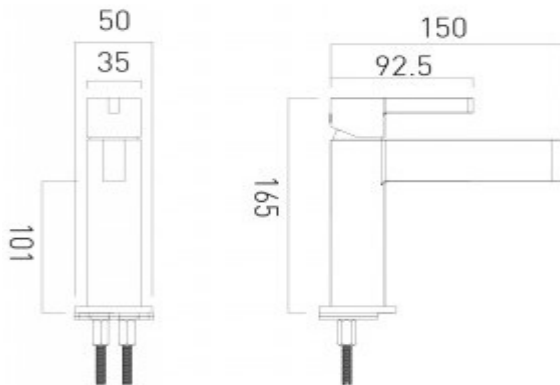

it's a personal experience
taps | showering | accessories

technical sheet
product code: EDI-100/SB-C/P

technical drawing:

description: mono basin mixer
single lever
deck mounted
smooth bodied without universal basin waste

finishes: chrome

Eco ^{H₂O} recommended flow regulator product code: flow regulator fitted as standard

guarantee: 12 year guarantee

minimum operating pressure: 1.0 bar MP

flow rate at 3.0 bar flow pressure: 5 l/min