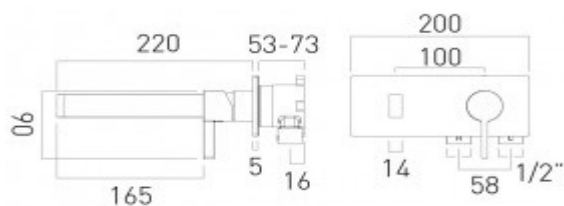

it's a personal experience
taps | showering | accessories

technical sheet
product code: EDI-109S/A-C/P

technical drawing:

description: mono basin mixer
single lever
wall mounted
smooth bodied

finishes: chrome