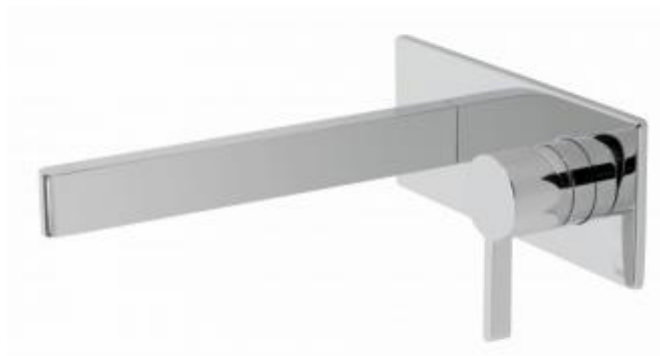

it's a personal experience
taps | showering | accessories

technical sheet
product code: EDI-109S/A-C/P

technical drawing:

description: mono basin mixer
single lever
wall mounted
smooth bodied

finishes: chrome