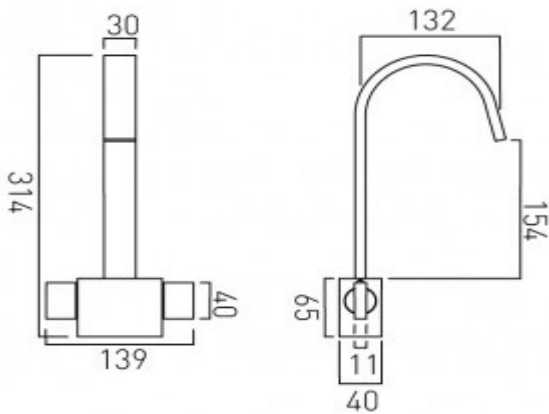

it's a personal experience
taps | showering | accessories

technical sheet
product code: GEO-100/SB-C/P

technical drawing:

description: mono basin mixer
deck mounted
smooth bodied
without clic-clac waste
with water flow aerator
1/2" ceramic disc 1/4 turn valves
ceramic cartridge GEO-VALVE/CD/CL-1/2 and
GEO-VALVE/CD/HT-1/2
2 x 1/2" x 400mm flexipipe connections
deck mount drill hole diameter 35mm

finishes: chrome

Eco recommended flow regulator product code: FR-FLEXI/5-PLA

guarantee: 12 year guarantee

minimum operating pressure: 1.0 bar MP

flow rate at 3.0 bar flow pressure: 21 l/min