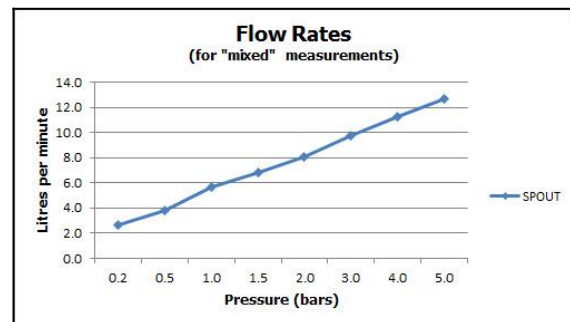

it's a personal experience
taps | showering | accessories

technical sheet
product code: NOT-110-C/P

technical drawing:

description: mono bidet mixer
single lever
with pop-up waste
with water flow aerator
ceramic cartridge CAR-K28A
2 x 1/2" nut x 550mm flexipipe connections
deck mount drill hole diameter 34mm

finishes: chrome

ECO recommended flow regulator product code: FR-100/5-PLA

guarantee: 12 year guarantee

minimum operating pressure: 1.0 bar MP

flow rate at 3.0 bar flow pressure: 10 l/min

'mixed measurements' refers to equal hot and cold water supply flow rate for unregulated flow unless flow regulator fitted as standard