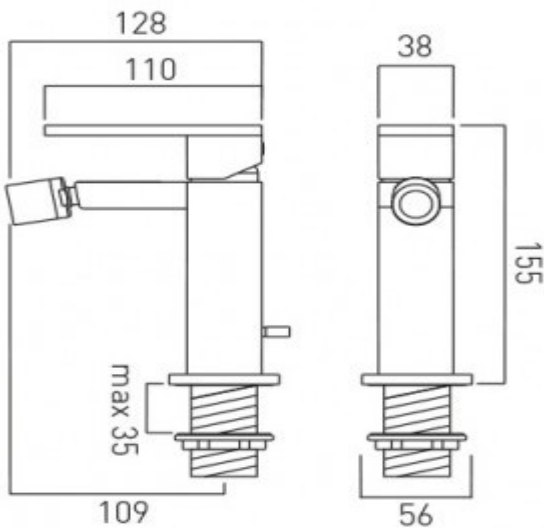

it's a personal experience
taps | showering | accessories

technical sheet
product code: NOT-110-C/P

technical drawing:

description: mono bidet mixer
single lever
with pop-up waste
with water flow aerator
ceramic cartridge CAR-K28A
2 x 1/2" nut x 550mm flexipipe connections
deck mount drill hole diameter 34mm

finishes: chrome

ECO recommended flow regulator product code: FR-100/5-PLA

guarantee: 12 year guarantee

minimum operating pressure: 1.0 bar MP

flow rate at 3.0 bar flow pressure: 10 l/min

'mixed measurements' refers to equal hot and cold water supply flow rate for unregulated flow unless flow regulator fitted as standard