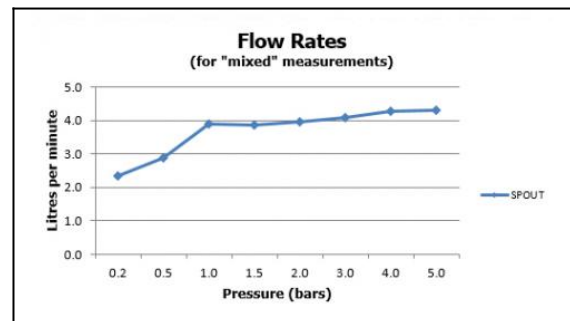

where inspiration flows
taps | showering | accessories

technical sheet
product code: NOT-200/SB-C/P

technical drawing:

description: slimline mono basin mixer
single lever
deck mounted
smooth bodied
without universal basin waste
with water flow aerator
ceramic cartridge C-010-N25
2 x 1/2" nut x 550mm flexipipe connections
deck mount drill hole diameter 35mm

finishes: chrome

 recommended flow regulator product code: 5l/min fitted as standar

guarantee: 12 year guarantee

minimum operating pressure: 1.0 bar MP

flow rate at 3.0 bar flow pressure: 5 l/min

'mixed measurements' refers to equal hot and cold water supply flow rate for unregulated flow unless flow regulator fitted as standard