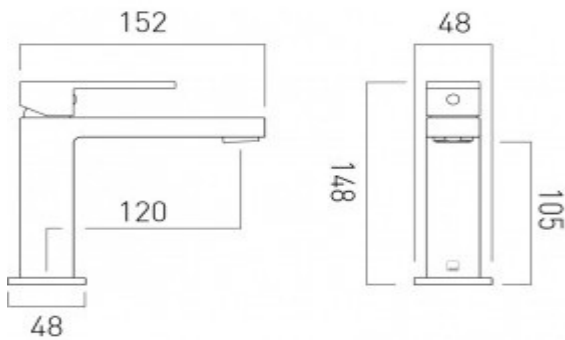

where inspiration flows
taps | showering | accessories

technical sheet
product code: NOT-200/SB-C/P

technical drawing:

description: slimline mono basin mixer
single lever
deck mounted
smooth bodied
without universal basin waste
with water flow aerator
ceramic cartridge C-010-N25
2 x 1/2" nut x 550mm flexipipe connections
deck mount drill hole diameter 35mm

finishes: chrome

 recommended flow regulator product code: 5l/min fitted as standar

guarantee: 12 year guarantee

minimum operating pressure: 1.0 bar MP

flow rate at 3.0 bar flow pressure: 5 l/min

'mixed measurements' refers to equal hot and cold water supply flow rate for unregulated flow unless flow regulator fitted as standard