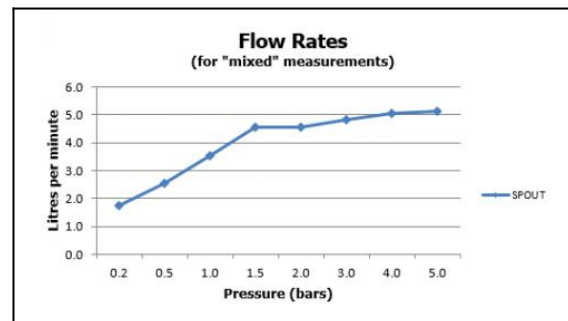

where inspiration flows  
taps | showering | accessories

technical sheet  
product code: ORI-200/SB-C/P

technical drawing:

description: slimline mono basin mixer  
single lever  
deck mounted  
smooth bodied  
without basin waste  
with water flow aerator  
ceramic cartridge C-010-N25  
2 x 1/2" nut x 400mm flexipipe connections  
deck mount drill hole diameter 35mm

finishes: chrome

 recommended flow regulator product code: 5l/min fitted as standard

guarantee: 12 year guarantee

minimum operating pressure: 1.0 bar MP

flow rate at 3.0 bar flow pressure: 5 l/min

'mixed measurements' refers to equal hot and cold water supply  
flow rate for unregulated flow unless flow regulator fitted as standard