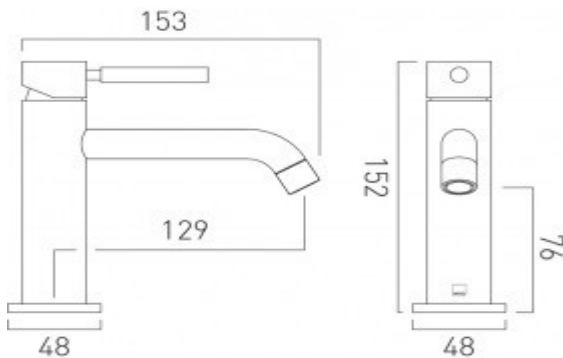

where inspiration flows  
taps | showering | accessories

technical sheet  
product code: ORI-200/SB-C/P

technical drawing:

description: slimline mono basin mixer  
single lever  
deck mounted  
smooth bodied  
without basin waste  
with water flow aerator  
ceramic cartridge C-010-N25  
2 x 1/2" nut x 400mm flexipipe connections  
deck mount drill hole diameter 35mm

finishes: chrome

 recommended flow regulator product code: 5l/min fitted as standard

guarantee: 12 year guarantee

minimum operating pressure: 1.0 bar MP

flow rate at 3.0 bar flow pressure: 5 l/min

'mixed measurements' refers to equal hot and cold water supply  
flow rate for unregulated flow unless flow regulator fitted as standard