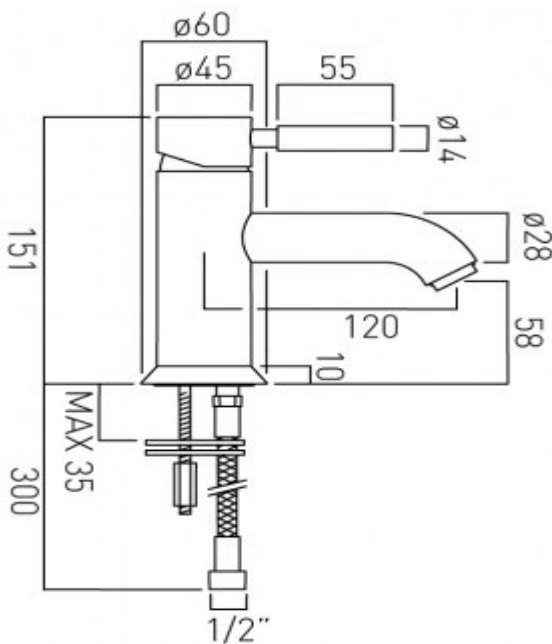

it's a personal experience  
taps | showering | accessories

technical sheet  
product code: ORI-100/SB-C/P

technical drawing:

**description:** mono basin mixer  
single lever  
deck mounted  
smooth bodied  
without clic-clac waste  
with water flow straightener  
with water flow aerator  
ceramic cartridge CAR-K35A  
2 x 1/2" nut x 350mm flexipipe connections  
deck mount drill hole diameter 33mm

**finishes:** chrome

**Eco** recommended flow regulator product code: FR-100/5-PLA

**guarantee:** 12 year guarantee

**minimum operating pressure:** 0.2 bar LP

**flow rate at 3.0 bar flow pressure:** 15 l/min