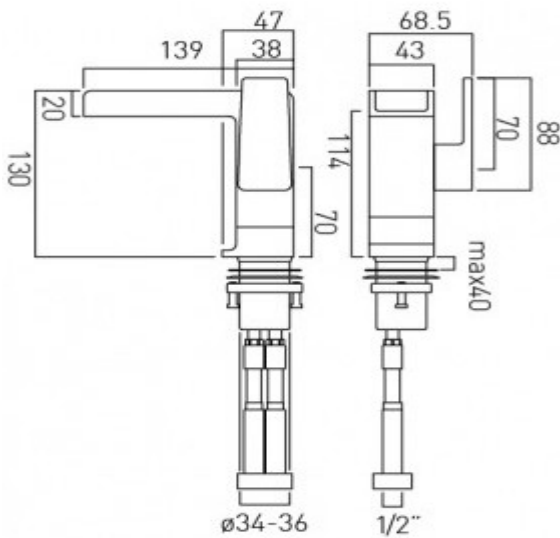

it's a personal experience
taps | showering | accessories

technical sheet
product code: SYN-100/SB-C/P

technical drawing:

description: progressive mono basin mixer
with waterfall spout
single lever
deck mounted
smooth bodied
without clic-clac waste
ceramic cartridge SYN-CART/A

finishes: chrome

ECO recommended flow regulator product code: flow regulator fitted as standard

guarantee: 12 year guarantee

minimum operating pressure: 0.2 bar LP

flow rate at 3.0 bar flow pressure: 11 l/min

'mixed measurements' refers to equal hot and cold water supply flow rate for unregulated flow unless flow regulator fitted as standard

certificates and awards:

cert no. 1302315

VADO wedmore road cheddar somerset england bs27 3eb
tel 01934 744466 fax 01934 744345 sales@vado-uk.com www.vado-uk.com