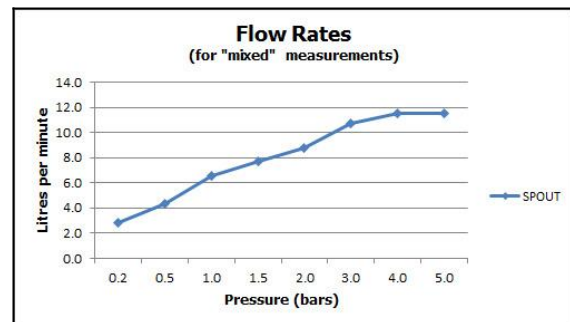

it's a personal experience
taps | showering | accessories

technical sheet
product code: SYN-100/SB-C/P

technical drawing:

description: progressive mono basin mixer
with waterfall spout
single lever
deck mounted
smooth bodied
without clic-clac waste
ceramic cartridge SYN-CART/A

finishes: chrome

ECO recommended flow regulator product code: flow regulator fitted as standard

guarantee: 12 year guarantee

minimum operating pressure: 0.2 bar LP

flow rate at 3.0 bar flow pressure: 11 l/min

'mixed measurements' refers to equal hot and cold water supply flow rate for unregulated flow unless flow regulator fitted as standard

certificates and awards:

cert no. 1302315

VADO wedmore road cheddar somerset england bs27 3eb
tel 01934 744466 fax 01934 744345 sales@vado-uk.com www.vado-uk.com