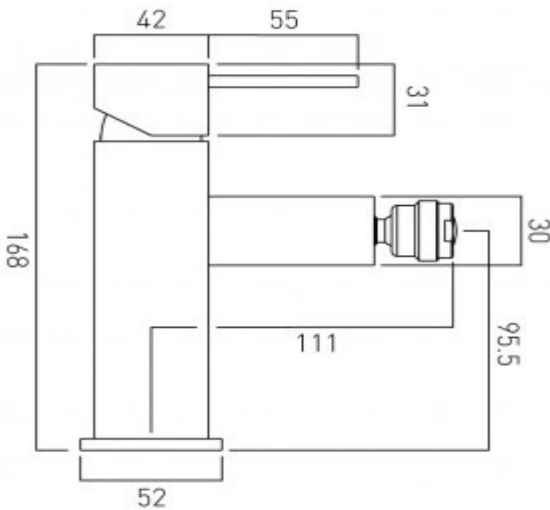

it's a personal experience
taps | showering | accessories

technical sheet
product code: TE-110/SB-C/P

technical drawing:

description: mono bidet mixer
single lever
deck mounted
smooth bodied
without pop-up waste
with water flow aerator
ceramic cartridge CAR-K35A
2 x 1/2" x 400mm flexipipe connections
deck mount drill hole diameter 32mm

finishes: chrome

 recommended flow regulator product code: FR-100/5-PLA

guarantee: 12 year guarantee

minimum operating pressure: 0.2 bar LP

flow rate at 3.0 bar flow pressure: 14 l/min

'mixed measurements' refers to equal hot and cold water supply
flow rate for unregulated flow unless flow regulator fitted as standard