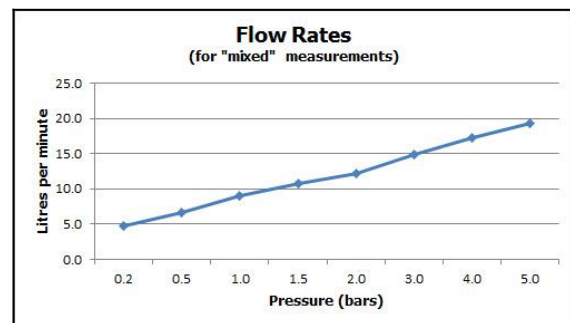

it's a personal experience
taps | showering | accessories

technical sheet
product code: TE-110/SB-C/P

technical drawing:

description: mono bidet mixer
single lever
deck mounted
smooth bodied
without pop-up waste
with water flow aerator
ceramic cartridge CAR-K35A
2 x 1/2" x 400mm flexipipe connections
deck mount drill hole diameter 32mm

finishes: chrome

 recommended flow regulator product code: FR-100/5-PLA

guarantee: 12 year guarantee

minimum operating pressure: 0.2 bar LP

flow rate at 3.0 bar flow pressure: 14 l/min

'mixed measurements' refers to equal hot and cold water supply
flow rate for unregulated flow unless flow regulator fitted as standard