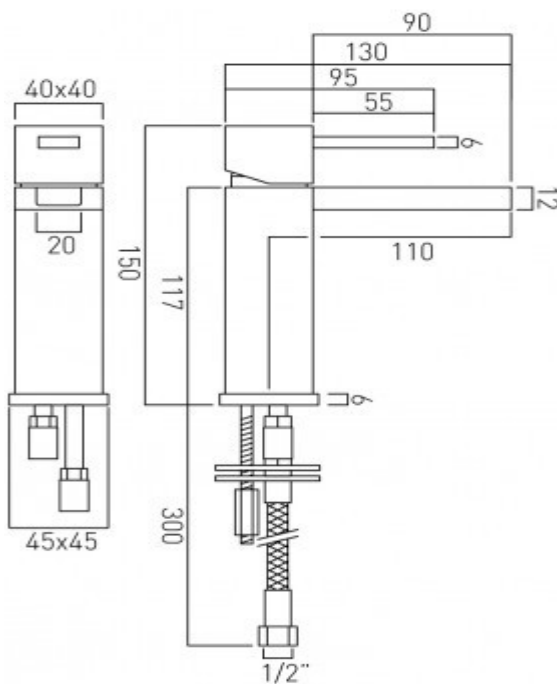

it's a personal experience  
taps | showering | accessories

technical sheet  
product code: TEF-100/SB-C/P

technical drawing:

**description:** mono basin mixer  
with waterfall spout  
single lever  
smooth bodied  
without clic-clac waste  
ceramic cartridge CAR-K28A

**finishes:** chrome

**Eco** recommended flow regulator product code: flow regulator fitted as standard

**guarantee:** 12 year guarantee

**minimum operating pressure:** 0.2 bar LP

**flow rate at 3.0 bar flow pressure:** 2 l/min