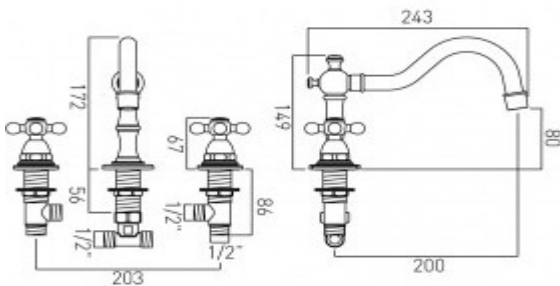

it's a personal experience
taps | showering | accessories

technical sheet
chrome: product code: VIC-101/CD-C/P
antique gold: product code: VIC-101/CD-A/G

technical drawing:

description: 3 hole basin mixer
deck mounted
with fixed spout
without pop-up waste
with water flow straightener
cold ceramic cartridge AST-VALVE/CD/CL-1/2
hot ceramic cartridge AST-VALVE/CD/HT-1/2
2 x 1/2" male inlet
spout deck mount drill hole diameter 28mm
valve deck mount drill hole diameter 28mm
chrome or antique gold

finishes: chrome
antique gold

ECO recommended flow regulator product code: FR-100/5-PLA

guarantee: chrome: 12 year guarantee
antique gold: 3 year guarantee

minimum operating pressure: 0.2 bar LP

flow rate at 3.0 bar flow pressure: 20 l/min

'mixed measurements' refers to equal hot and cold water supply
flow rate for unregulated flow unless flow regulator fitted as standard