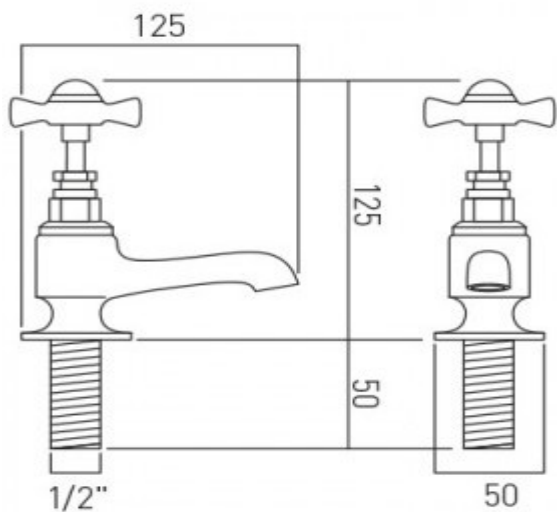

it's a personal experience
taps | showering | accessories

technical sheet
chrome: product code: WEN-106L-C/P
antique gold: product code: WEN-106L-A/G

technical drawing:

description: basin pillar taps
deck mounted
with long spouts
cartridge WEN-VALVE-1/2-C/P (chrome)
cartridge WEN-VALVE-1/2-A/G (antique gold)
1/2" x 50mm threaded tail connections
deck mount drill hole diameter 22mm
chrome or antique gold

finishes: chrome
antique gold

ECO recommended flow regulator product code: FR-106/4-PLA

guarantee: chrome: 12 year guarantee
antique gold: 3 year guarantee

minimum operating pressure: 0.2 bar LP