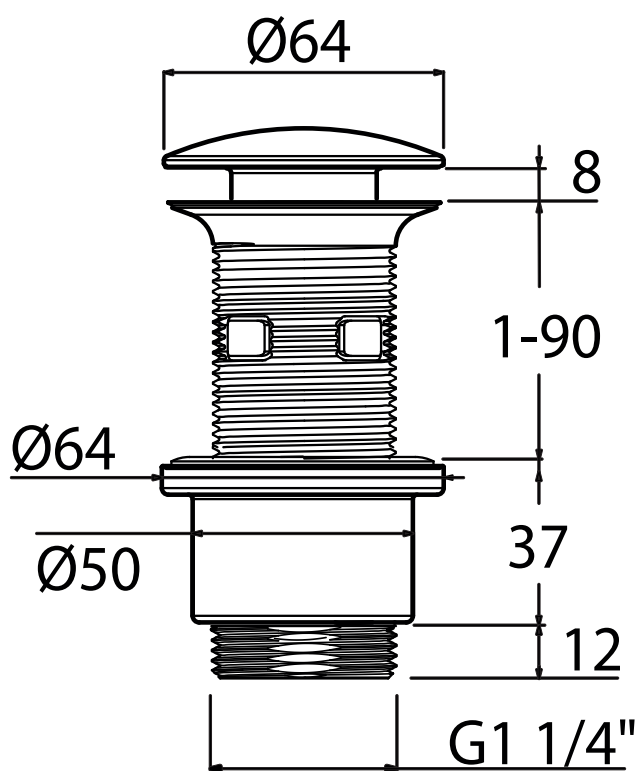

P360

ACC 001

Clic-clac waste drain
Piletta clic-clac
Vaciador clic-clac
Garniture de vidage clic-clac
Automatischer Ablauf