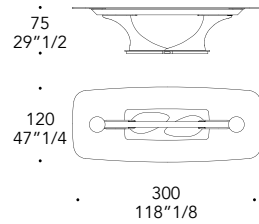

MATERIAL SHEET- D

Vetro Legno
Wood glass
LEGNOREFLEX®

MATERIAL SHEET- D

sp./thick 10+4 mm.
filo Wing/Wing edge

PIASTRA PLINTH | 2

Metallo
Metal

100M Bronze
100M Bronze

finitura/finish

FIXED
Square-round 200

FIXED
Square-round 250

FIXED
Square-round 300

FIXED
Square-round 340

EXTENDABLE
Square-round 180-240

EXTENDABLE
Square-round 220-340