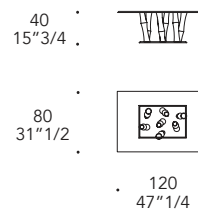

Trasparente con filigrana nera
Transparent with black-filigree

ZOCCOLO PLINTH | 3

Vetro
Glass

H 15 mm.

Specchio Fumé
Smoked mirror

Round ø106

Round ø120

Oval 135

bisello/bevel 45 °
sp./thick 12mm

bisello/bevel 45 °
sp./thick 10mm

Square 130

Rectangular 120

Rectangular 135

Rectangular 140

Square 140

Rectangular 180

filo lucido/polished edges
sp./thick 10mm

bisello/bevel 45 °
sp./thick 12mm