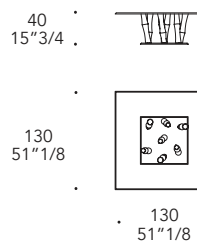

Trasparente con filigrana nera
Transparent with black-filigree

ZOCCOLO PLINTH | 3

Vetro
Glass

H 15 mm.

Specchio Fumé
Smoked mirror

Round ø106

Round ø120

Oval 135

bisello/bevel 45 °
sp./thick 12mm

bisello/bevel 45 °
sp./thick 10mm

Square 130

Rectangular 120

Rectangular 135

Rectangular 140

Square 140

Rectangular 180

filo lucido/polished edges
sp./thick 10mm

bisello/bevel 45 °
sp./thick 12mm