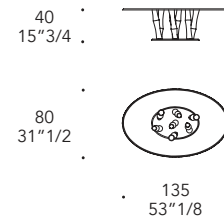

Trasparente con filigrana nera
Transparent with black-filigree

ZOCCOLO PLINTH | 3

Vetro
Glass

H 15 mm.

Specchio Fumé
Smoked mirror

Round ø106

Round ø120

Oval 135

bisello/bevel 45 °
sp./thick 12mm

bisello/bevel 45 °
sp./thick 10mm

Square 130

Rectangular 120

Rectangular 135

Rectangular 140

Square 140

Rectangular 180

filo lucido/polished edges
sp./thick 10mm

bisello/bevel 45 °
sp./thick 12mm