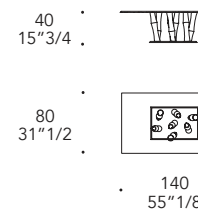

bisello/bevel 45 °
sp./thick 12mm

bisello/bevel 45 °
sp./thick 10mm

Square 130

Rectangular 120

Rectangular 135

Rectangular 140

Square 140

Rectangular 180

filo lucido/polished edges
sp./thick 10mm

bisello/bevel 45 °
sp./thick 12mm