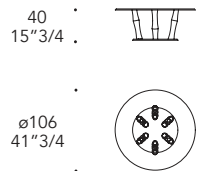

Trasparente con filigrana nera
Transparent with black-filigree

ZOCCOLO PLINTH | 3

Vetro
Glass

H 15 mm.

Specchio Fumé
Smoked mirror

Round ø106

Round ø120

Oval 135

bisello/bevel 45 °
sp./thick 12mm

bisello/bevel 45 °
sp./thick 10mm

Square 130

Rectangular 120

Rectangular 135

Rectangular 140

Square 140

Rectangular 180

filo lucido/polished edges
sp./thick 10mm

bisello/bevel 45 °
sp./thick 12mm