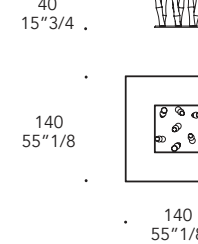

bisello/bevel 45 °
sp./thick 12mm

bisello/bevel 45 °
sp./thick 10mm

Square 130

Rectangular 120

Rectangular 135

Rectangular 140

Square 140

Rectangular 180

filo lucido/polished edges
sp./thick 10mm

bisello/bevel 45 °
sp./thick 12mm