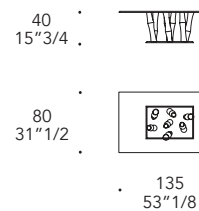

bisello/bevel 45 °
sp./thick 12mm

bisello/bevel 45 °
sp./thick 10mm

Square 130

Rectangular 120

Rectangular 135

Rectangular 140

Square 140

Rectangular 180

filo lucido/polished edges
sp./thick 10mm

bisello/bevel 45 °
sp./thick 12mm