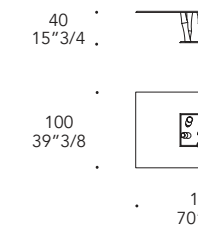

bisello/bevel 45 °
sp./thick 12mm

bisello/bevel 45 °
sp./thick 10mm

Square 130

Rectangular 120

Rectangular 135

Rectangular 140

Square 140

Rectangular 180

filo lucido/polished edges
sp./thick 10mm

bisello/bevel 45 °
sp./thick 12mm