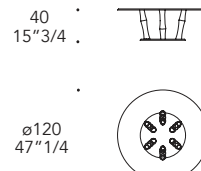

Trasparente con filigrana nera
Transparent with black-filigree

ZOCCOLO PLINTH | 3

Vetro
Glass

H 15 mm.

Specchio Fumé
Smoked mirror

Round ø106

Round ø120

Oval 135

bisello/bevel 45 °
sp./thick 12mm

bisello/bevel 45 °
sp./thick 10mm

Square 130

Rectangular 120

Rectangular 135

Rectangular 140

Square 140

Rectangular 180

filo lucido/polished edges
sp./thick 10mm

bisello/bevel 45 °
sp./thick 12mm