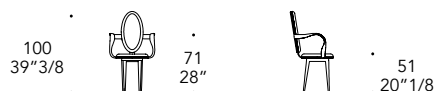

BASTIDE

Design · Andree Putman

- 1
- 2
- 1
- 2

SCHIENALE E SEDUTA | 1 BACK AND SEAT

Rivestimento in
Upholstery in:

Tessuto
Fabric

MATERIAL SHEET- A

Extra
Super
C.O.M.
Luxury

Pelle
Leather

MATERIAL SHEET- B

Cat C
Nabuk
Colorata
Dune

STRUTTURA E BRACCIOLI | 2 STRUCTURE AND ARMS

Legno laccato lucido
Shiny lacquered wood

01 Bianco

02 Latte

17 Fumo

19 Nero Beluga

Armchair

Chair