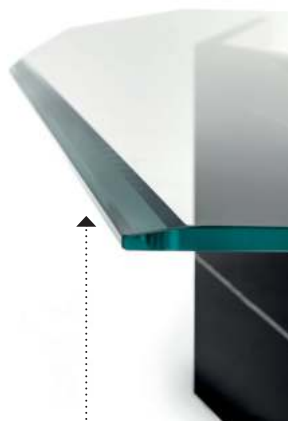

Dettaglio bisellatura
Bevel detail

TOP | 1

Vetro
Glass

sp./thick 15 mm.
filo lucido/polished edges
bisello/bevel 35 mm

Extrachiario
Extra clear

Vetro verniciato
Lacquered glass

finitura/finish

sp./thick 15 mm.
bisello/bevel 35 mm

105M Ottone dark satinato
105M Satin dark Brass

BASE | 2

sp./thick 50 mm.

A - Interno in
Interior in:

Vetro
Glass

Specchio Bronzo
Bronze mirror

B - Esterno in
External in:

MARMOREFLEX®
Vetro Marmo
Marble glass

MATERIAL SHEET-D

LEGNOREFLEX®
Vetro Legno
Wood glass

MATERIAL SHEET-D

BORDO EDGE | 3

Legno
Wood

100M Bronze
100M Bronze