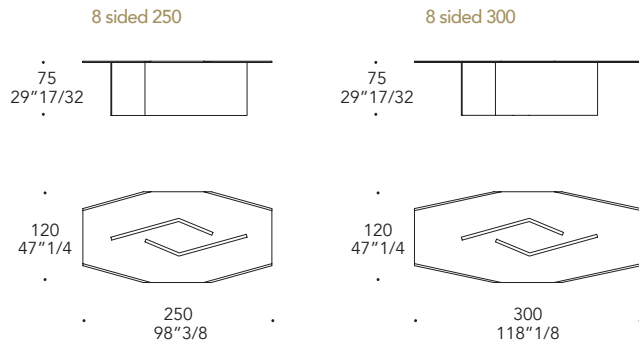

VETRO EXTRACHIARO O VERNICIATO OTTONE DARK 105M
EXTRA CLEAR OR 105M DARK BRASS FINISH