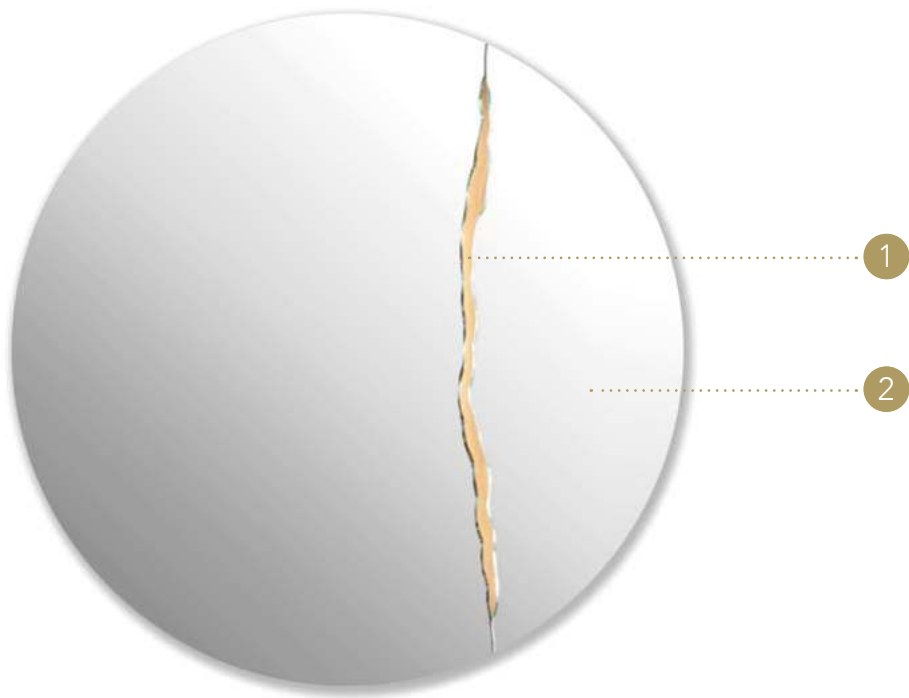

IMPACT SPECCHIO

Design · Reflex

DECORO DECORATION | 1

Decoro sagomato laccato
Decor lacquered wood

Oro
Gold

104M Ottone satinato
104M Satin Brass

finitura/finish

SPECCHIO MIRROR | 2

Vetro
Glass

sp./thick 6 mm.

Specchio extrachiaro
Extra clear mirror

OPTIONAL |
- Illuminazione Led
- Led lighting